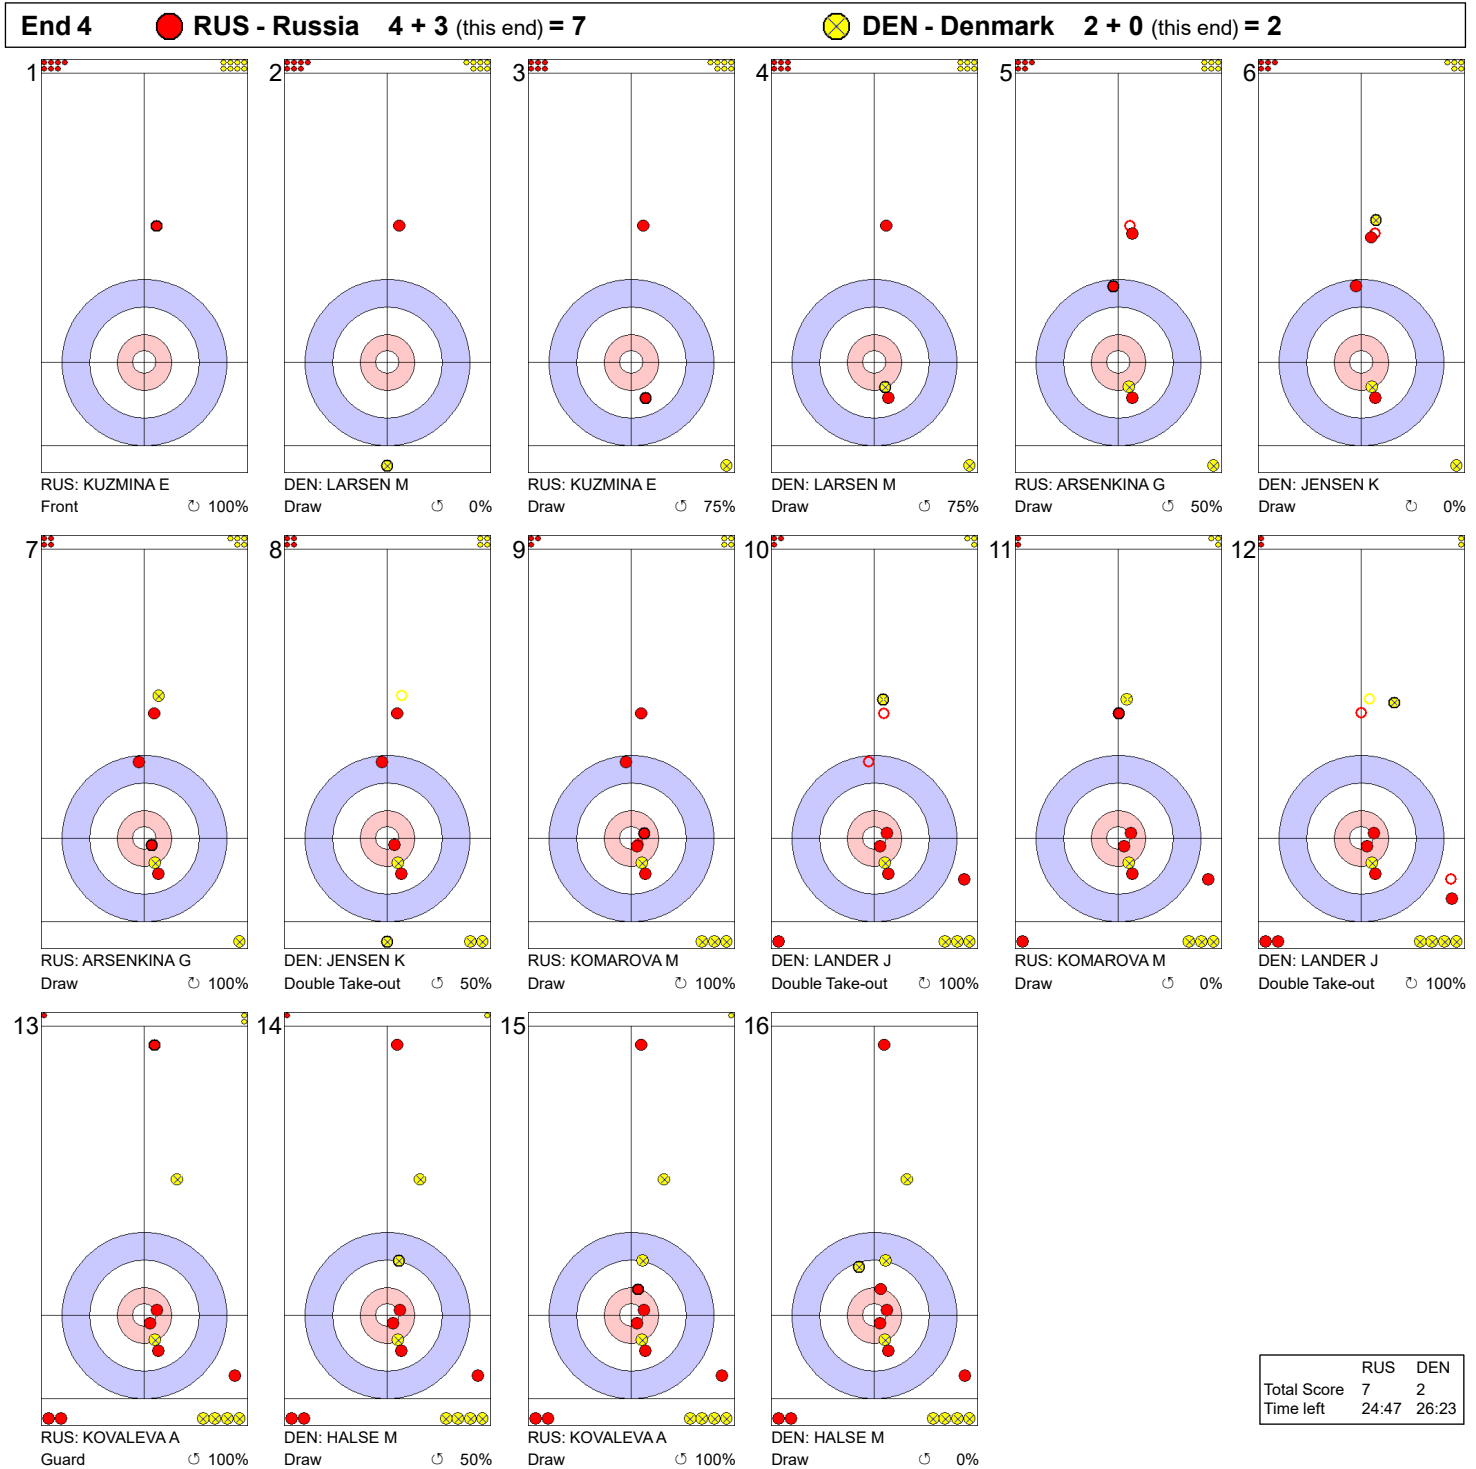

Game - Shot by Shot

	RUS	DEN
Total Score	2	0
Time left	35:46	36:06

Legend:
 ⤵ Clockwise ⤶ Counter-clockwise - Not considered

Game - Shot by Shot

Legend:
 ↻ Clockwise ↺ Counter-clockwise - Not considered

Game - Shot by Shot

End 3 ● **RUS - Russia 2 + 2 (this end) = 4** ● **DEN - Denmark 2 + 0 (this end) = 2**

	RUS	DEN
Total Score	4	2
Time left	29:30	29:35

Legend:
 ↻ Clockwise ↺ Counter-clockwise - Not considered

Game - Shot by Shot

Legend:
 ↻ Clockwise ↺ Counter-clockwise - Not considered

Game - Shot by Shot

Legend:
 ↻ Clockwise ↺ Counter-clockwise - Not considered

Game - Shot by Shot

Legend:
 ↻ Clockwise ↺ Counter-clockwise - Not considered