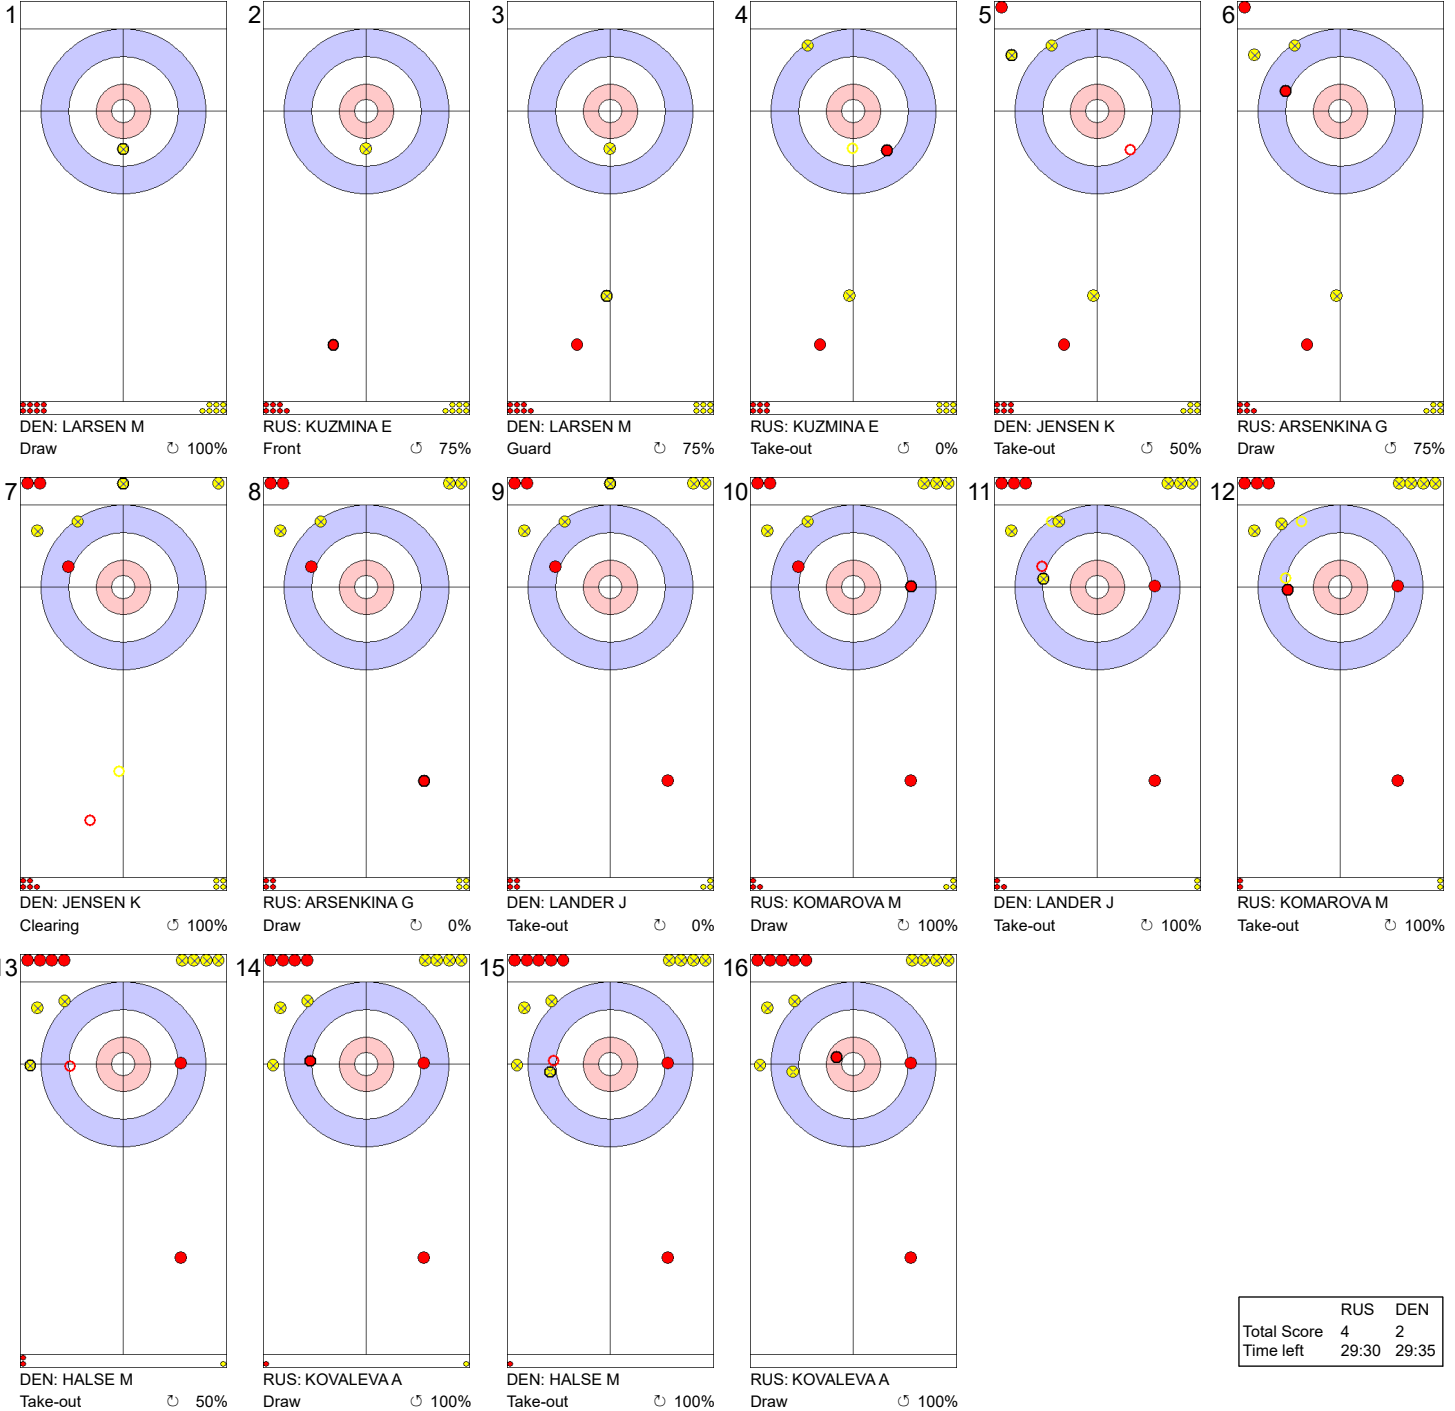

Game - Shot by Shot

	RUS	DEN
Total Score	2	0
Time left	35:46	36:06

Legend:
 ⤵ Clockwise ⤶ Counter-clockwise - Not considered

Game - Shot by Shot

Legend:
 ↻ Clockwise ↺ Counter-clockwise - Not considered

Game - Shot by Shot

End 3 ● **RUS - Russia 2 + 2 (this end) = 4** ● **DEN - Denmark 2 + 0 (this end) = 2**

	RUS	DEN
Total Score	4	2
Time left	29:30	29:35

Legend:
 ↻ Clockwise ↺ Counter-clockwise - Not considered

Game - Shot by Shot

Legend:
 ↻ Clockwise ↺ Counter-clockwise - Not considered

Game - Shot by Shot

Legend:
 ↻ Clockwise ↺ Counter-clockwise - Not considered

Game - Shot by Shot

Legend:
 ↻ Clockwise ↺ Counter-clockwise - Not considered