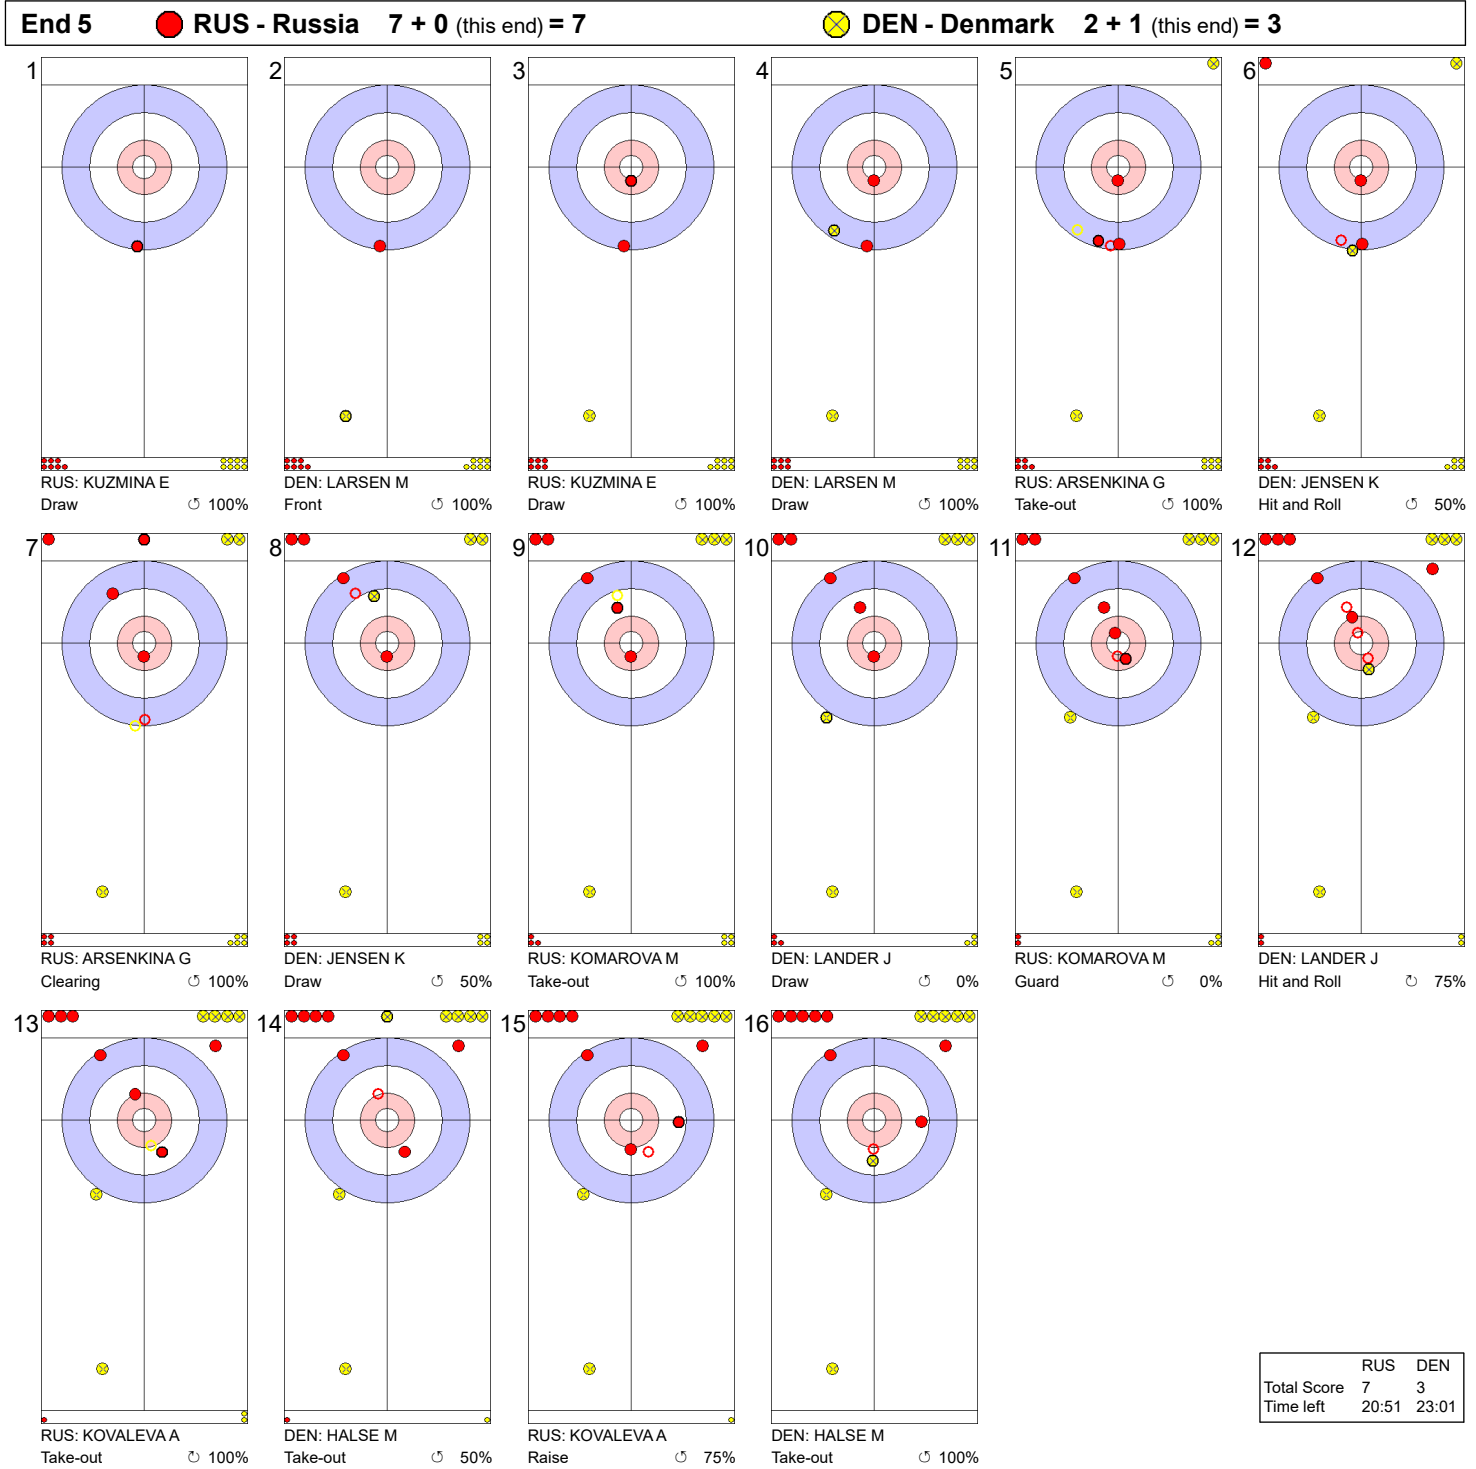

Game - Shot by Shot

	RUS	DEN
Total Score	2	0
Time left	35:46	36:06

Legend:
 ⤵ Clockwise ⤶ Counter-clockwise - Not considered

Game - Shot by Shot

Legend:
 ↻ Clockwise ↺ Counter-clockwise - Not considered

Game - Shot by Shot

End 3 ● **RUS - Russia 2 + 2 (this end) = 4** ● **DEN - Denmark 2 + 0 (this end) = 2**

	RUS	DEN
Total Score	4	2
Time left	29:30	29:35

Legend:
 ↻ Clockwise ↺ Counter-clockwise - Not considered

Game - Shot by Shot

Legend:
 ↻ Clockwise ↺ Counter-clockwise - Not considered

Game - Shot by Shot

Legend:
 ↻ Clockwise ↺ Counter-clockwise - Not considered

Game - Shot by Shot

Legend:
 ↻ Clockwise ↺ Counter-clockwise - Not considered