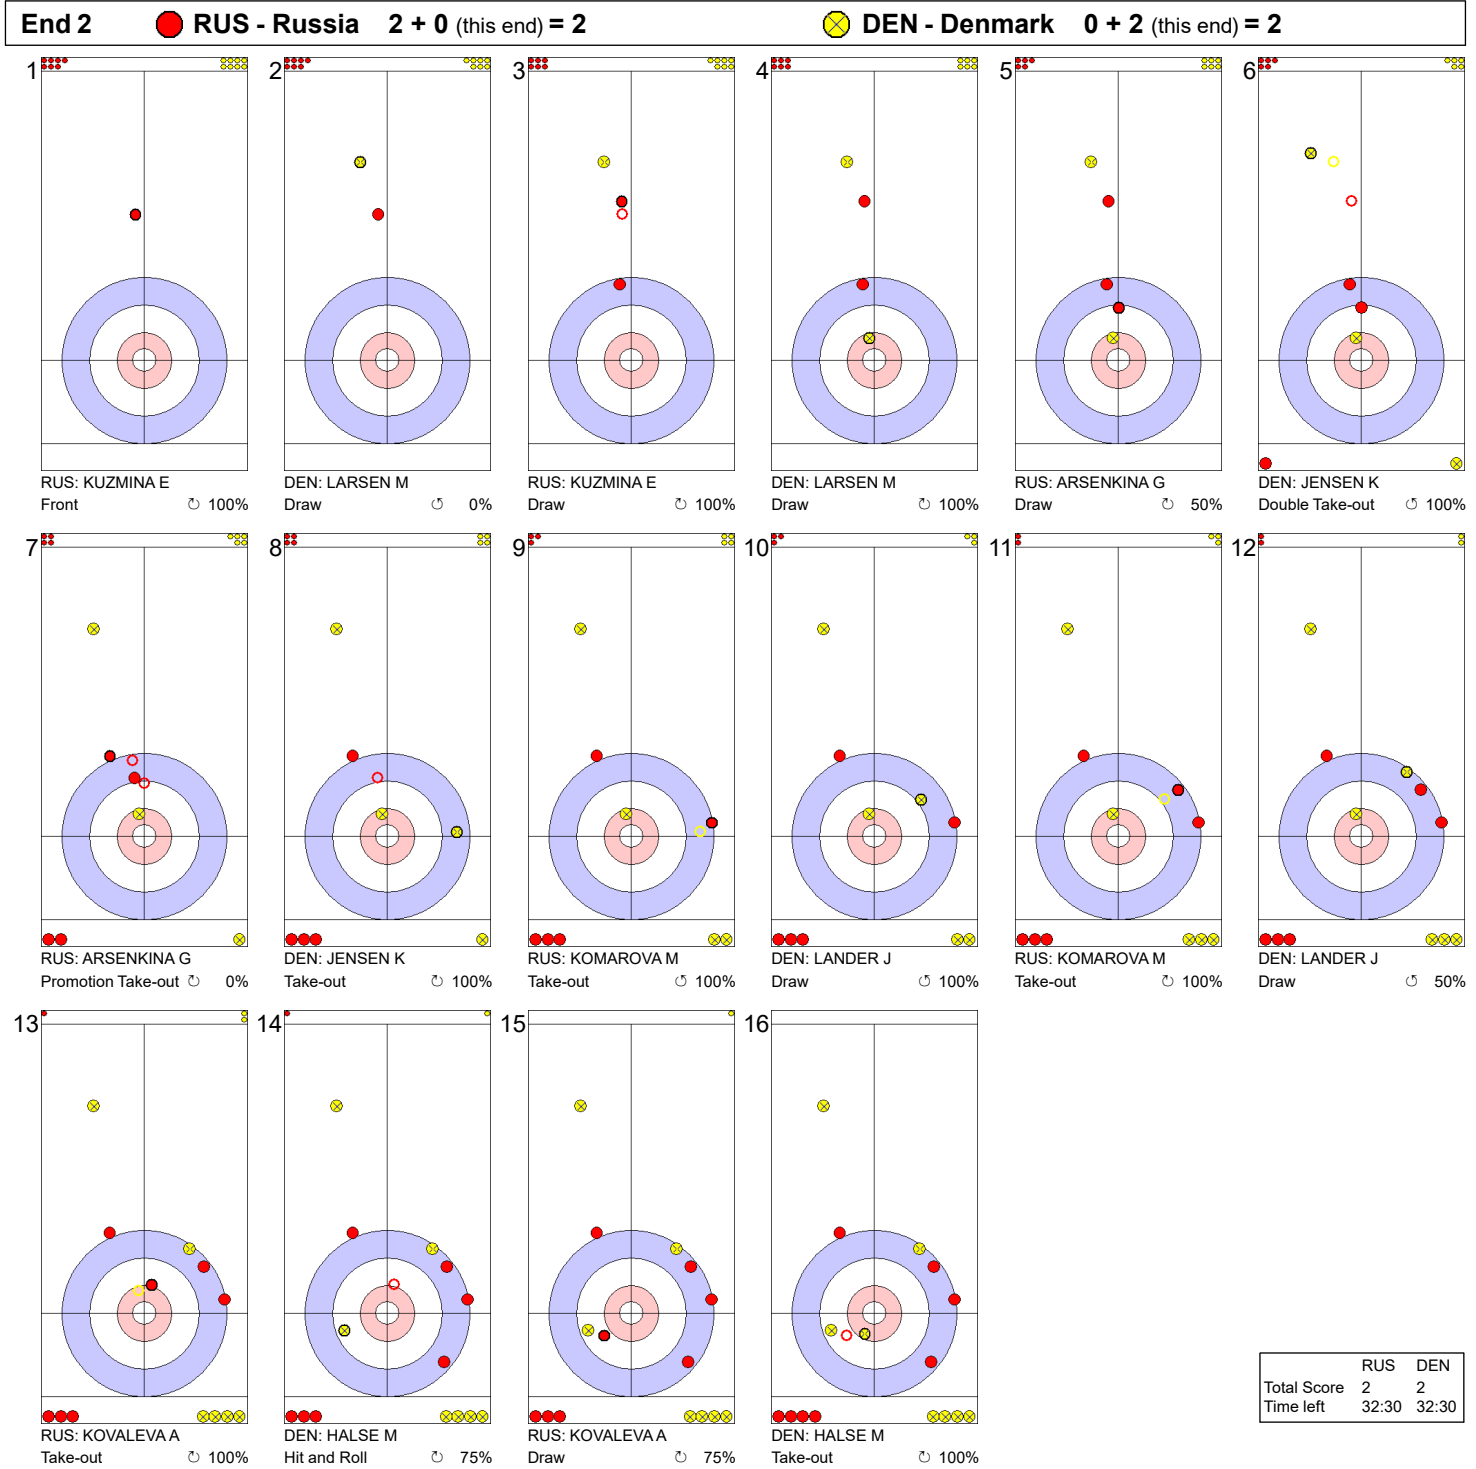

Game - Shot by Shot

	RUS	DEN
Total Score	2	0
Time left	35:46	36:06

Legend:
 ⤵ Clockwise ⤶ Counter-clockwise - Not considered

Game - Shot by Shot

Legend:
 ↻ Clockwise ↺ Counter-clockwise - Not considered

Game - Shot by Shot

End 3 ● **RUS - Russia 2 + 2 (this end) = 4** ● **DEN - Denmark 2 + 0 (this end) = 2**

	RUS	DEN
Total Score	4	2
Time left	29:30	29:35

Legend:
 ↻ Clockwise ↺ Counter-clockwise - Not considered

Game - Shot by Shot

Legend:
 ↻ Clockwise ↺ Counter-clockwise - Not considered

Game - Shot by Shot

Legend:
 ↻ Clockwise ↺ Counter-clockwise - Not considered

Game - Shot by Shot

Legend:
 ↻ Clockwise ↺ Counter-clockwise - Not considered