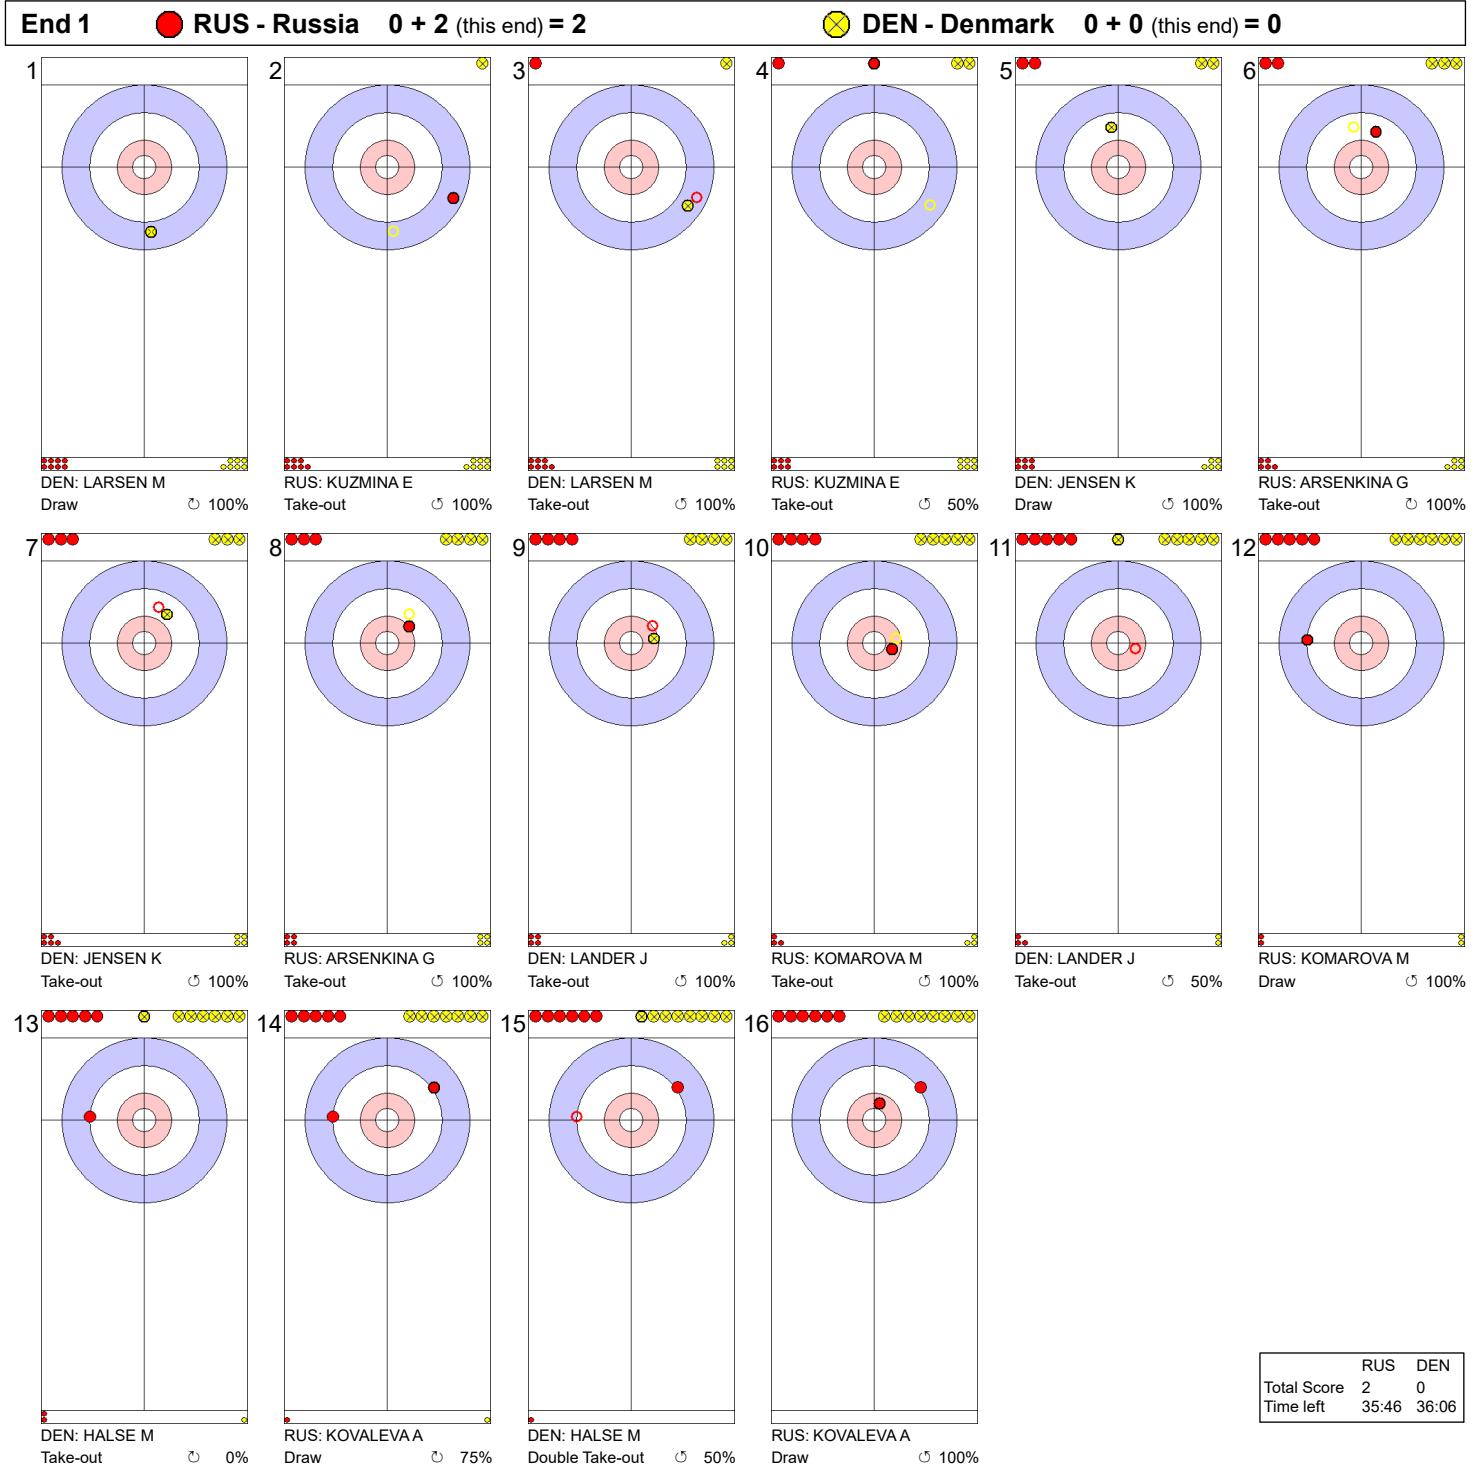

Game - Shot by Shot

	RUS	DEN
Total Score	2	0
Time left	35:46	36:06

Legend:
 ⤵ Clockwise ⤶ Counter-clockwise - Not considered

Game - Shot by Shot

Legend:
 ↻ Clockwise ↺ Counter-clockwise - Not considered

Game - Shot by Shot

End 3 ● **RUS - Russia 2 + 2 (this end) = 4** ● **DEN - Denmark 2 + 0 (this end) = 2**

	RUS	DEN
Total Score	4	2
Time left	29:30	29:35

Legend:
 ↻ Clockwise ↺ Counter-clockwise - Not considered

Game - Shot by Shot

Legend:
 ↻ Clockwise ↺ Counter-clockwise - Not considered

Game - Shot by Shot

Legend:
 ↻ Clockwise ↺ Counter-clockwise - Not considered

Game - Shot by Shot

Legend:
 ↻ Clockwise ↺ Counter-clockwise - Not considered